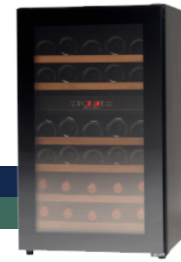

FOOD

WFG32

EXCLUSIVE FULL GLASS WINE CABINET

The WFG 32 is made for professional storage of wines and contains adjustable wooden shelves plus a bottom integrated shelf. Made for long-term storage or bringing wine to serving temperature. A discreet cabinet with smoked-glass door that makes an elegant addition to any environment.

+5/10°C
+10/18°C

DIMENSIONS		VALUE
Dimensions		841x493x588
Packaging dimensions		880x550x650
Weight		46 / 41
STORAGE		VALUE
Volume		114
No. of shelves		6
Shelf load		38
Shelf dimension		421x434,421x296
Shelf material		Iron with wood trim
Capacity wine bottles (0,75 L)		38
COOLING SYSTEM		VALUE
Refrigerant		R600a
Climate class		ST-N
Energy		0,389 kWh/24h
EEL		171
Temperature range		+5-10 °C/10-18 °C
Energy class		G
Voltage		220-240
Frequency		50 Hz
Noise level		39 dB
Noise Class		C
FEATURES		VALUE
Light inside top		Yes
Light in door side(s)		No
Cabinet color		Black
Inside color/ material		Black/PS
Lock		No
Electronic display		Yes
PACKAGING ITEM WEIGHT		VALUE
Carton weight		2,9 kg
Eps weight		1,1 kg
Plastic weight		0,3 kg
Total wood shelf weight		0,5 kg
Total wire shelf weight		4,4 kg