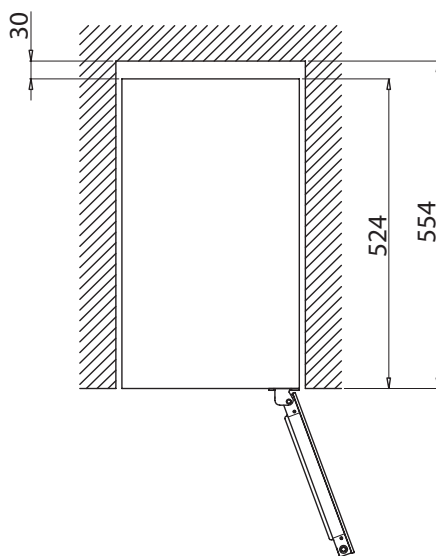

WFG 18
COMPACT WINE CABINET

Height, mm	820
Width, mm	295
Depth, mm	561

All measurements in mm.

Front view

Side view

Top view