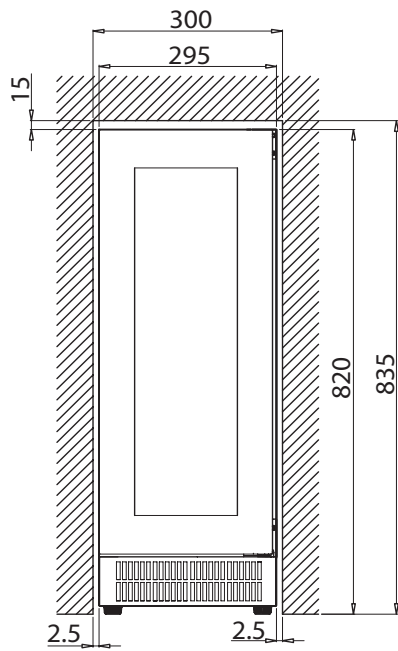

WFG 18
COMPACT WINE CABINET

Height, mm	820
Width, mm	295
Depth, mm	561

All measurements in mm.

Front view

Side view

Top view