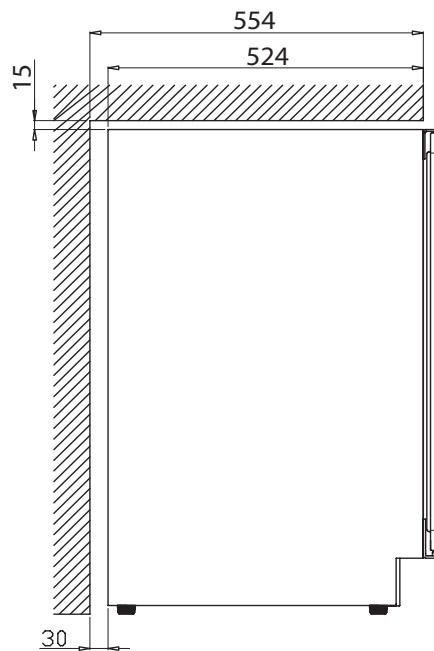

WFG 18
COMPACT WINE CABINET

Height, mm	820
Width, mm	295
Depth, mm	561

All measurements in mm.

Front view

Side view

Top view